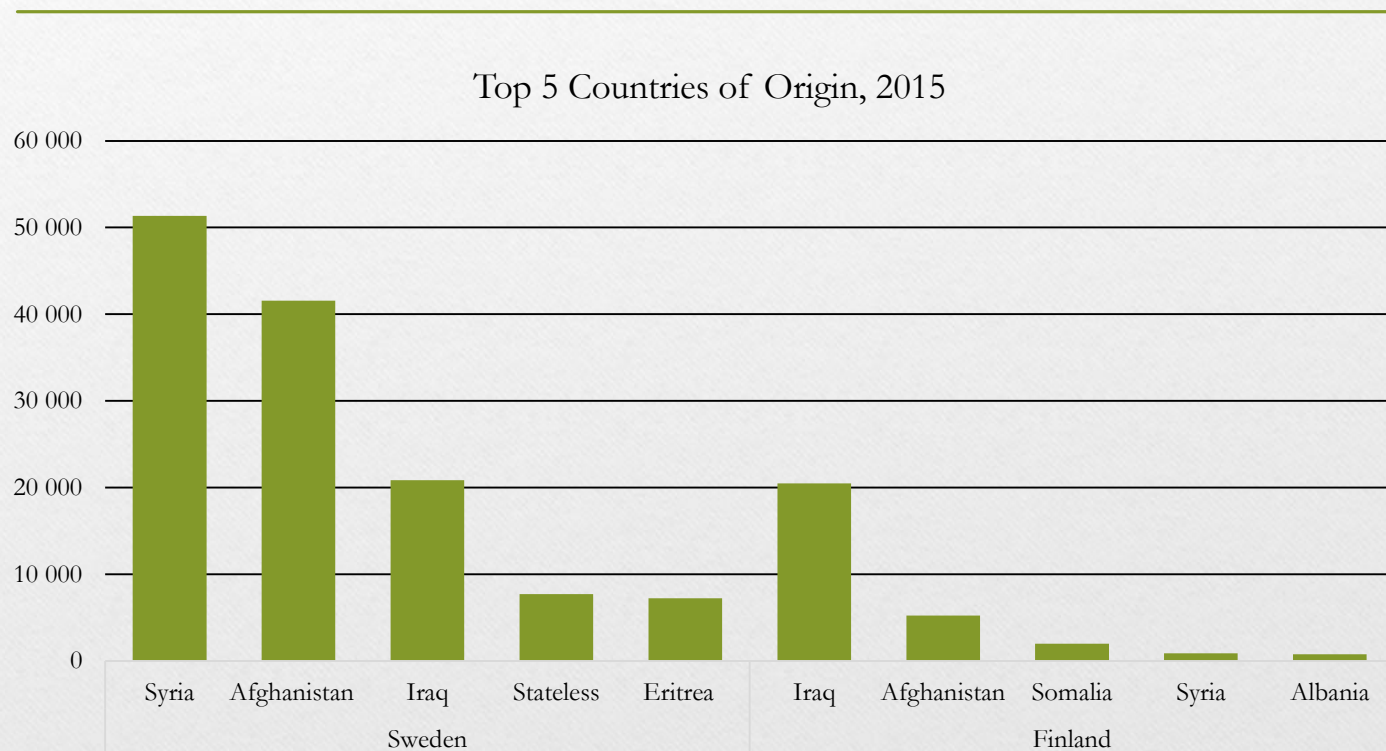

HOW TO INTEGRATE IMMIGRANTS IN BOTHNIAN ARC AREA?

Background

History of immigration

- Finland's foreign population is quite small, 300 000
- 20 percent of Sweden's whole population (2 M) has foreign background

Where did they come from?

Why are we here today?